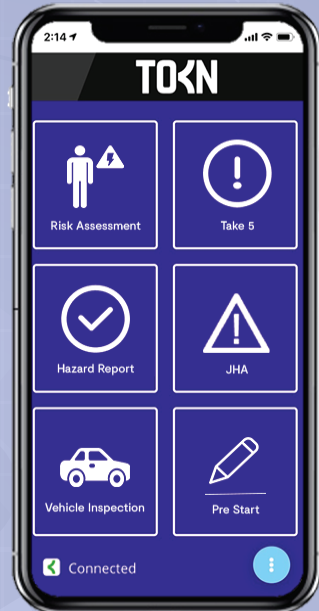

TOKN
Connect your Workforce

FieldSafe Safety Suite

FieldSafe Safety Suite:

- Vehicle Inspection Assessment
- Risk Assessment
- Take 5
- Hazard/Incident Report
- Pre-Start Assessment
- Digital SWMS

Optional Extras:

- Electrical Installation Testing
- Fatigue Management Assessment
- Field Leadership
- Job Hazard Analysis
- Broadcast Messaging
- Site Diary
- Safe Act Observations

The FieldSafe Safety Suite allows you to complete all your safety documentation from the palm of your hand, on your own device – anywhere, anytime. Utilise the intelligent software to prevent an incident before it happens with alerts of potential risks to your workers on site. Track reporting of all critical safety interactions, allowing you to review your data should something go wrong. All safety interactions are stored on the TOKN Cloud Platform and can be accessed from anywhere, ensuring you are always compliant.

Report incidents, audit processes and access procedure guides in the field. The FieldSafe Safety Suite extends your safe system of work with real-time workplace safety apps, from the palm of your hand.