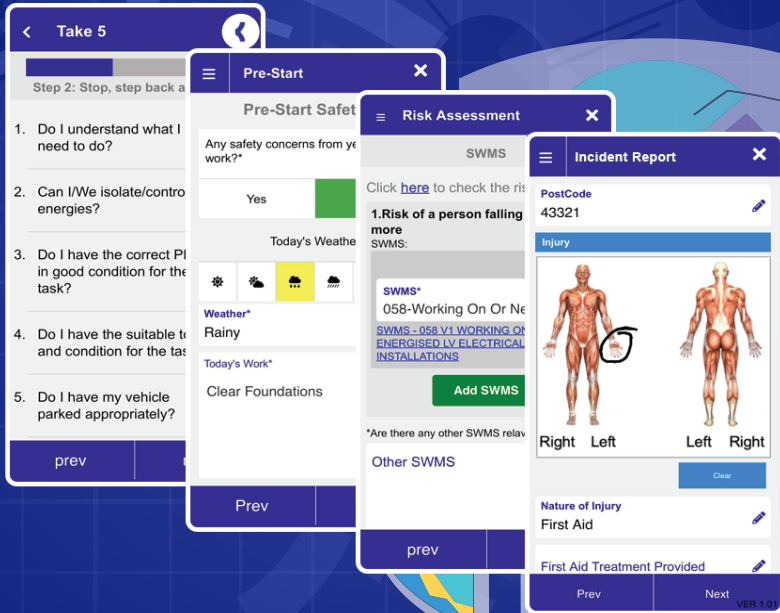

Safety in the hands of the people that matter.

Extend your safe system of work with real-time workplace health and safety apps, keeping your workforce safe.

T: 1800 986 765
E: sales@tokntechnology.com
W: www.tokntechnology.com

TOKN
Connect your Workforce